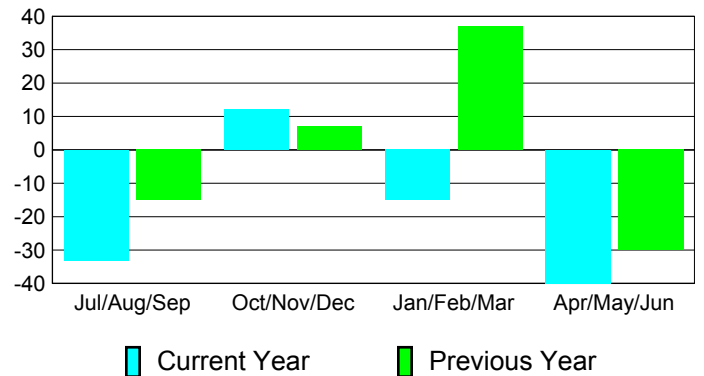

Membership Results
2010-2011

Membership
2009-2010

Month	Net Memb Goal	Actual New Memb	Actual Dropped Memb	Gain/Loss of Memb	Gain/Loss of Memb
Jul/Aug/Sep	-12	45	-78	-33	-15
Oct/Nov/Dec	8	94	-82	12	7
Jan/Feb/Mar	-12	76	-91	-15	37
Apr/May/June	26	37	-77	-40	-30
Totals	10	252	-328	-76	-1

Membership Results 2010-2011

Goal, New, Dropped, Gain/Loss

Comparison of Membership Gain/Loss

Current Year Compared to the Previous Year

Gender Comparison 2010-2011

Jul/Aug/Sep

Oct/Nov/Dec

Jan/Feb/Mar

Apr/May/June

Male

Female