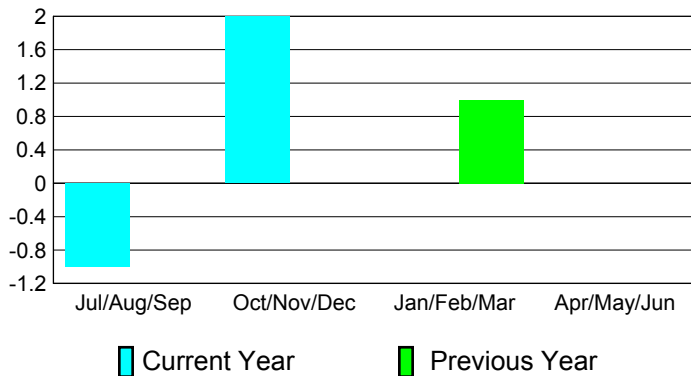

2010-2011 GMT Reports for District (or Undistricted) **District 2 X3**

GMT: **JOHN 'JACK' R FERGUSON** Location: **TEXAS**

GMT CA: **1**

CLUBS

Club Results
2010-2011

Clubs
2009-2010

Month	New Club Goal	Actual New Clubs	Actual Dropped Clubs	Gain/Loss of Clubs	Gain/Loss of Clubs
Jul/Aug/Sep	0	0	-1	-1	0
Oct/Nov/Dec	1	2	0	2	0
Jan/Feb/Mar	0	1	-1	0	1
Apr/May/June	2	0	0	0	0
Totals	3	3	-2	1	1

Club Results 2010-2011

Goal, New, Dropped, Gain/Loss

Comparison of Club Gain/Loss

Current Year Compared to the Previous Year

YTD Status Quo Clubs 2010-2011

Status Quo Clubs Compared to Status Quo Members

MEMBERSHIP