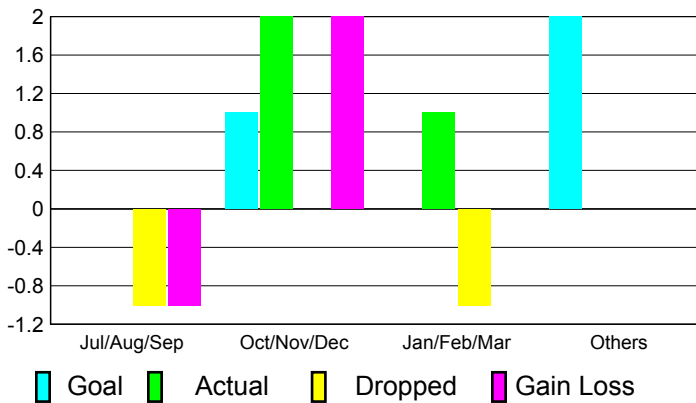

2010-2011 GMT Reports for District (or Undistricted) **District 2 X3**

GMT: **JOHN 'JACK' R FERGUSON** Location: **TEXAS**

GMT CA: **1**

CLUBS

Club Results
2010-2011

Clubs
2009-2010

Month	New Club Goal	Actual New Clubs	Actual Dropped Clubs	Gain/Loss of Clubs	Gain/Loss of Clubs
Jul/Aug/Sep	0	0	-1	-1	0
Oct/Nov/Dec	1	2	0	2	0
Jan/Feb/Mar	0	1	-1	0	1
Apr/May/June	2	0	0	0	0
Totals	3	3	-2	1	1

Club Results 2010-2011

Goal, New, Dropped, Gain/Loss

Comparison of Club Gain/Loss

Current Year Compared to the Previous Year

YTD Status Quo Clubs 2010-2011

Status Quo Clubs Compared to Status Quo Members

MEMBERSHIP

Membership Results
2010-2011

Membership
2009-2010

Month	Net Memb Goal	Actual New Memb	Actual Dropped Memb	Gain/Loss of Memb	Gain/Loss of Memb
Jul/Aug/Sep	-12	45	-78	-33	-15
Oct/Nov/Dec	8	94	-82	12	7
Jan/Feb/Mar	-12	76	-91	-15	37
Apr/May/June	26	37	-77	-40	-30
Totals	10	252	-328	-76	-1